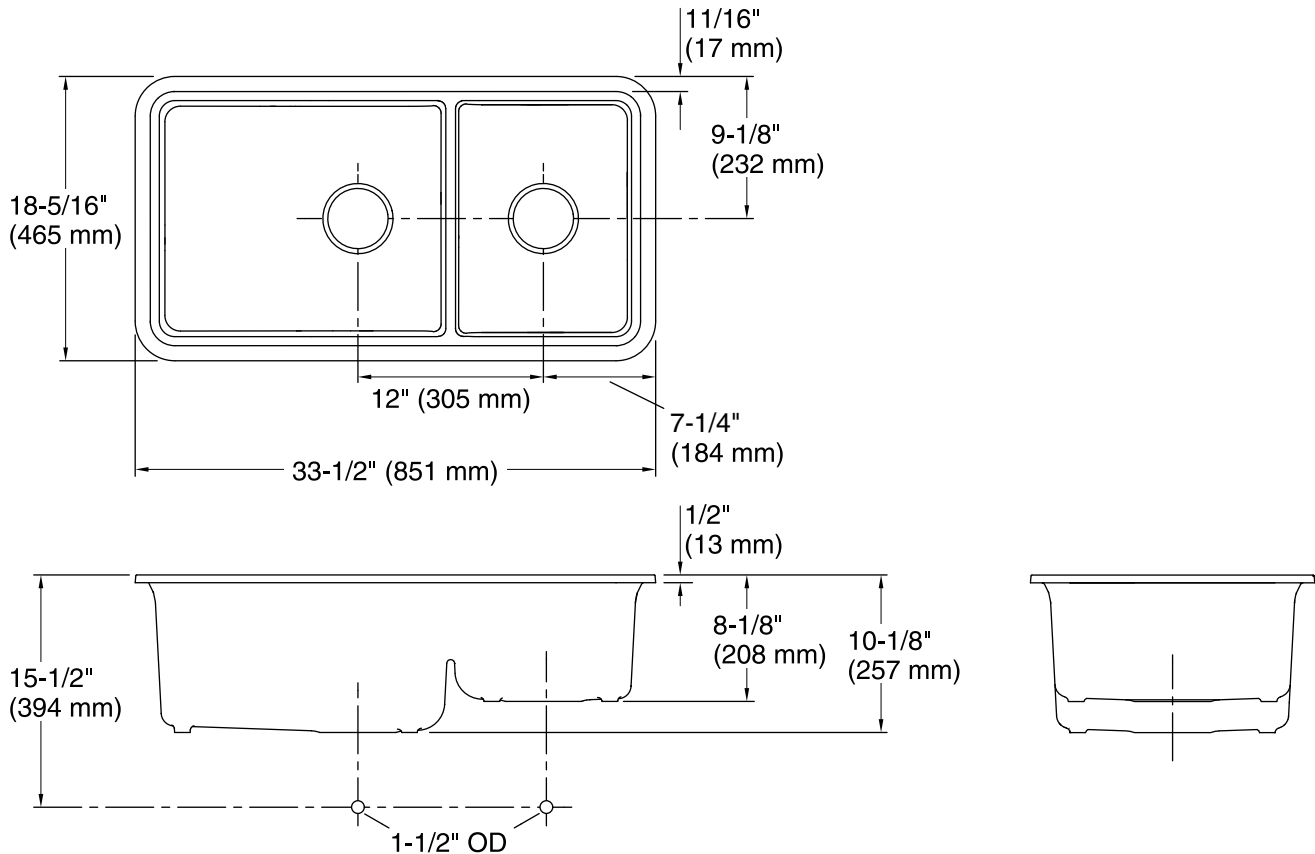

Technical Information

All product dimensions are nominal.

Bowl configuration:	Off-set Large/small
Installation:	Under-mount
Min. base cabinet width:	36" (914 mm)
Bowl area (Left):	Length: 18-7/16" (468 mm) Width: 15-3/16" (386 mm) Bowl depth: 9-1/2" (241 mm) Water depth: 9-1/2" (241 mm)
Bowl area (Right):	Length: 11-5/16" (288 mm) Width: 15-3/16" (386 mm) Bowl depth: 7-1/2" (191 mm) Water depth: 7-1/2" (191 mm)
Drain hole:	3-7/8" (98 mm)
Template:	1256394-7, required, included

Notes

Install this product according to the installation instructions.