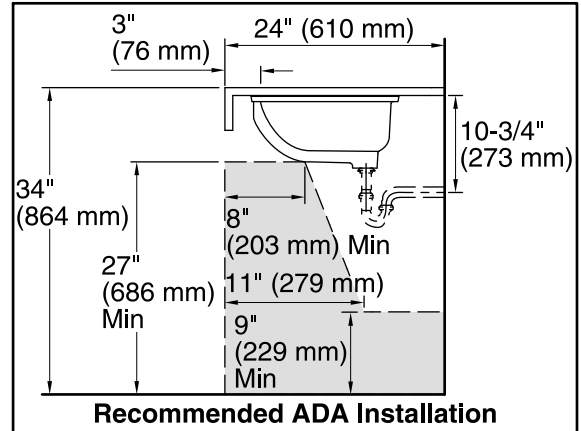

Features

- Oval basin with unglazed underside.
- Overflow drain.
- Fits standard 14- x 17-inch countertop cutout.

Material

- Vitreous china.

Installation

- Under-mount

Recommended Products/Accessories

K-8998 P-Trap

Included Components

Additional Components:
1193643 Basin Clamps

ADA CSA B651

Codes/Standards

ASME A112.19.2/CSA B45.1
ADA
ICC/ANSI A117.1
CSA B651

KOHLER® One-Year Limited Warranty

See website for detailed warranty information.

Technical Information

All product dimensions are nominal.

Installation:	Under-mount
Bowl area:	Length: 17" (432 mm) Width: 14" (356 mm) With overflow: Yes Water depth: 4" (102 mm)
Bowl area:	With overflow: Yes
Drain hole:	1-3/4" (44 mm)
Template:	1151011-7, required, not included