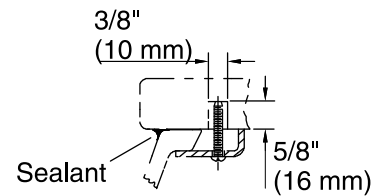

Technical Information

All product dimensions are nominal.

Installation:	Under-mount
Bowl area:	Length: 17" (432 mm) Width: 14" (356 mm) With overflow: Yes Water depth: 4" (102 mm)
Bowl area:	With overflow: Yes
Drain hole:	1-3/4" (44 mm)
Template:	1151011-7, required, not included