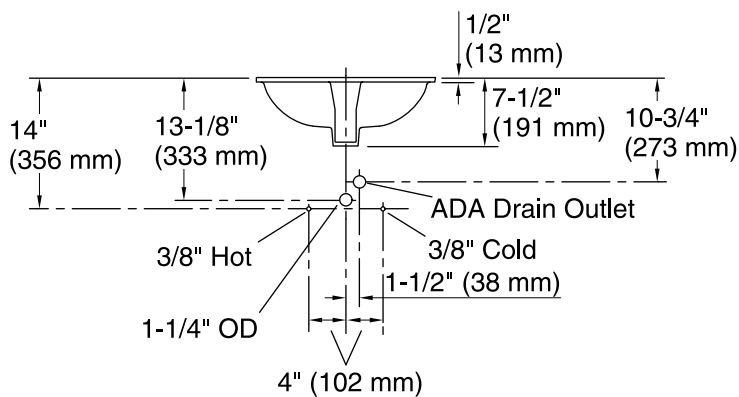

Features

- Oval basin with unglazed underside.
- Overflow drain.
- Fits standard 14- x 17-inch countertop cutout.

Material

- Vitreous china.

Installation

- Under-mount

Recommended Products/Accessories

K-8998 P-Trap

Technical Information

All product dimensions are nominal.

Installation:	Under-mount
Bowl area:	Length: 17" (432 mm) Width: 14" (356 mm) With overflow: Yes Water depth: 4" (102 mm)
Bowl area:	With overflow: Yes
Drain hole:	1-3/4" (44 mm)
Template:	1151011-7, required, not included