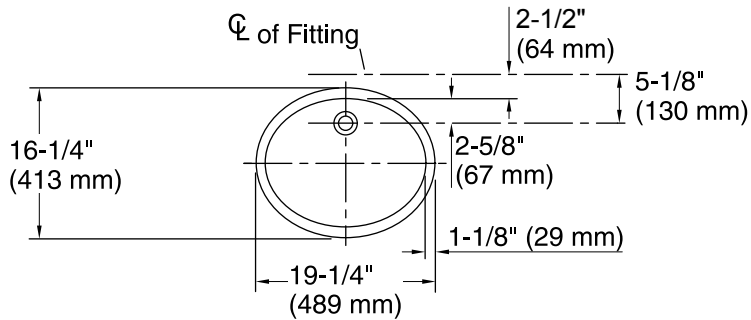

Features

- Oval basin with unglazed underside.
- Overflow drain.
- Fits standard 14- x 17-inch countertop cutout.

Material

- Vitreous china.

Installation

- Under-mount

Recommended Products/Accessories

K-8998 P-Trap

Technical Information

All product dimensions are nominal.

Installation:	Under-mount
Bowl area:	Length: 17" (432 mm) Width: 14" (356 mm) With overflow: Yes Water depth: 4" (102 mm)
Bowl area:	With overflow: Yes
Drain hole:	1-3/4" (44 mm)
Template:	1151011-7, required, not included