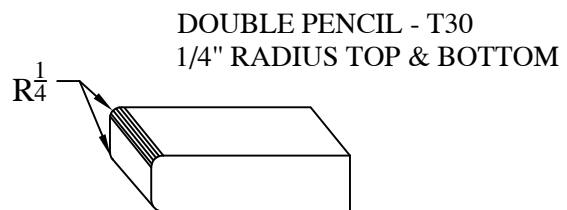

UPGRADE #1 EDGE PROFILES - 3CM MATERIAL