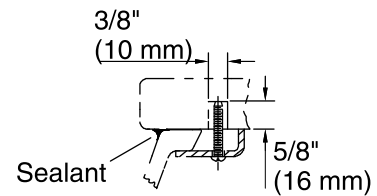

Technical Information

All product dimensions are nominal.

Installation:	Under-mount
Bowl area:	Length: 17" (432 mm) Width: 14" (356 mm) With overflow: Yes Water depth: 4" (102 mm)
Bowl area:	With overflow: Yes
Drain hole:	1-3/4" (44 mm)
Template:	1151011-7, required, not included