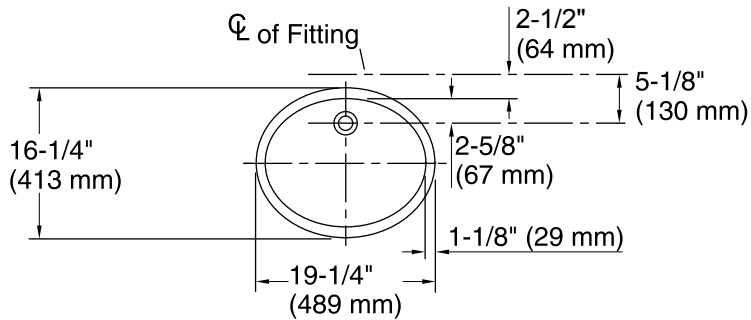

Features

- Oval basin with unglazed underside.
- Overflow drain.
- Fits standard 14- x 17-inch countertop cutout.

Material

- Vitreous china.

Installation

- Under-mount

Recommended Products/Accessories

K-8998 P-Trap

Technical Information

All product dimensions are nominal.

Installation:	Under-mount
Bowl area:	Length: 17" (432 mm) Width: 14" (356 mm) With overflow: Yes Water depth: 4" (102 mm)
Bowl area:	With overflow: Yes
Drain hole:	1-3/4" (44 mm)
Template:	1151011-7, required, not included