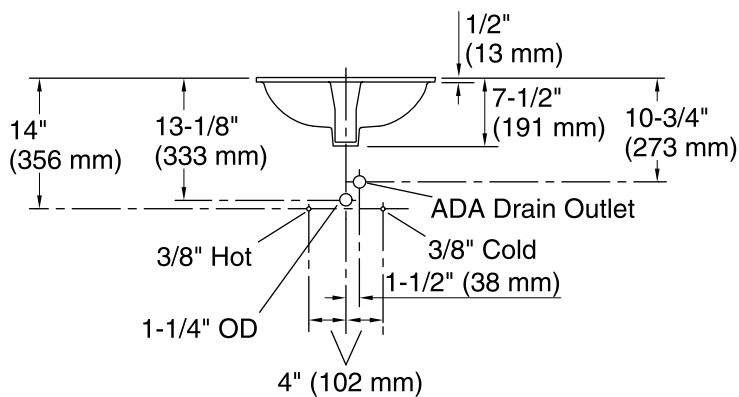

Features

- Oval basin with unglazed underside.
- Overflow drain.
- Fits standard 14- x 17-inch countertop cutout.

Material

- Vitreous china.

Installation

- Under-mount

Recommended Products/Accessories

K-8998 P-Trap

Technical Information

All product dimensions are nominal.

Installation:	Under-mount
Bowl area:	Length: 17" (432 mm) Width: 14" (356 mm) With overflow: Yes Water depth: 4" (102 mm)
Bowl area:	With overflow: Yes
Drain hole:	1-3/4" (44 mm)
Template:	1151011-7, required, not included