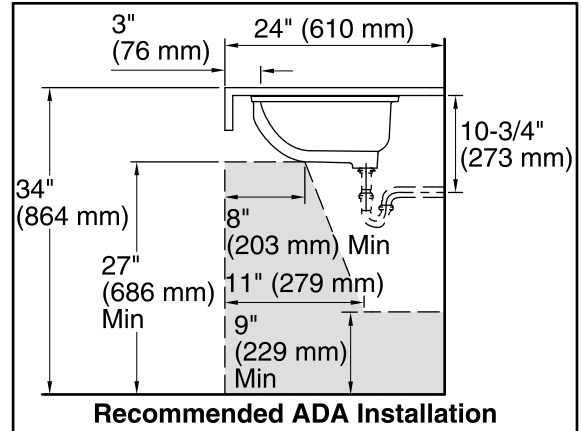

Features

- Oval basin with unglazed underside.
- Overflow drain.
- Fits standard 14- x 17-inch countertop cutout.

Material

- Vitreous china.

Installation

- Under-mount

Recommended Products/Accessories

K-8998 P-Trap

Included Components

Additional Components:
1193643 Basin Clamps

ADA

CSA B651

Codes/Standards

ASME A112.19.2/CSA B45.1
ADA
ICC/ANSI A117.1
CSA B651

KOHLER® One-Year Limited Warranty

See website for detailed warranty information.

Technical Information

All product dimensions are nominal.

Installation:	Under-mount
Bowl area:	Length: 17" (432 mm) Width: 14" (356 mm) With overflow: Yes Water depth: 4" (102 mm)
Bowl area:	With overflow: Yes
Drain hole:	1-3/4" (44 mm)
Template:	1151011-7, required, not included